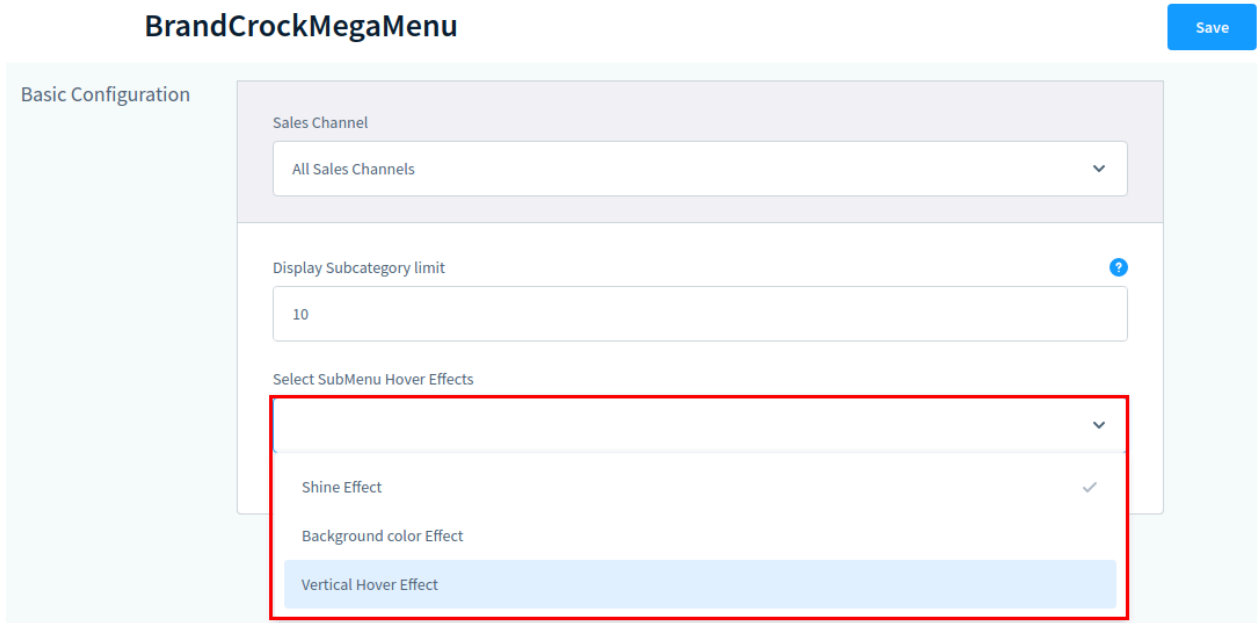

Step 1: Now in **Advanced Mega Menu** plugin, click on **⋮** button and choose **Configuration** from popup menu as shown below

My extensions

Upload extension

Apps Themes Recommendations Shopware Account

Figure 6

Step 2: After choosing configuration button **Basic configuration** for **BrandCrockMegaMenu** will be appeared,

Figure 7

4.1 Select Submenu Hover Effects

Choose any style/effect from the drop down list which will displayed for all the sub categories in the shop front-end as shown below