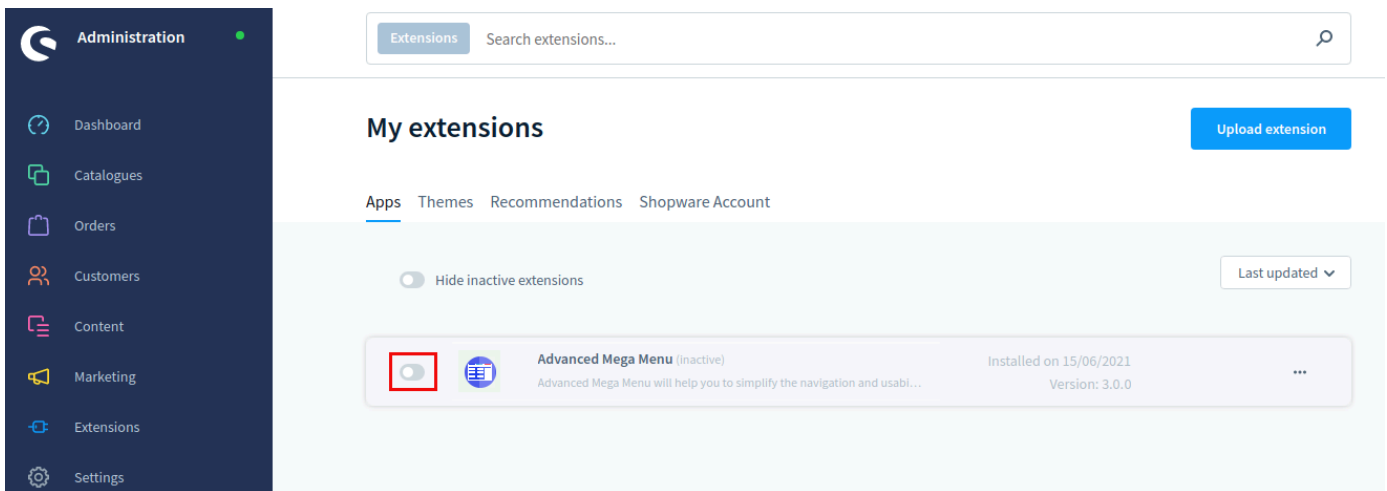

Figure 1

Step 2: Click the Upload extension to browse the **BrandCrockMegaMenu.zip** file and then click **Open** to upload the plugin.

Figure 2

Step 3: After uploading the **Advanced Mega Menu** plugin, it will be listed/shown as below

Figure 3

Step 4: To install the **Advanced Mega Menu** plugin click **Install app** as shown below

Figure 4

Step 5: Next, click enable  switch to activate the **Advanced Mega Menu** plugin.

Figure 5

4. PLUGIN CONFIGURATION

Step 1: Now in **Advanced Mega Menu** plugin, click on **⋮** button and choose **Configuration** from popup menu as shown below

My extensions

Upload extension

Apps Themes Recommendations Shopware Account