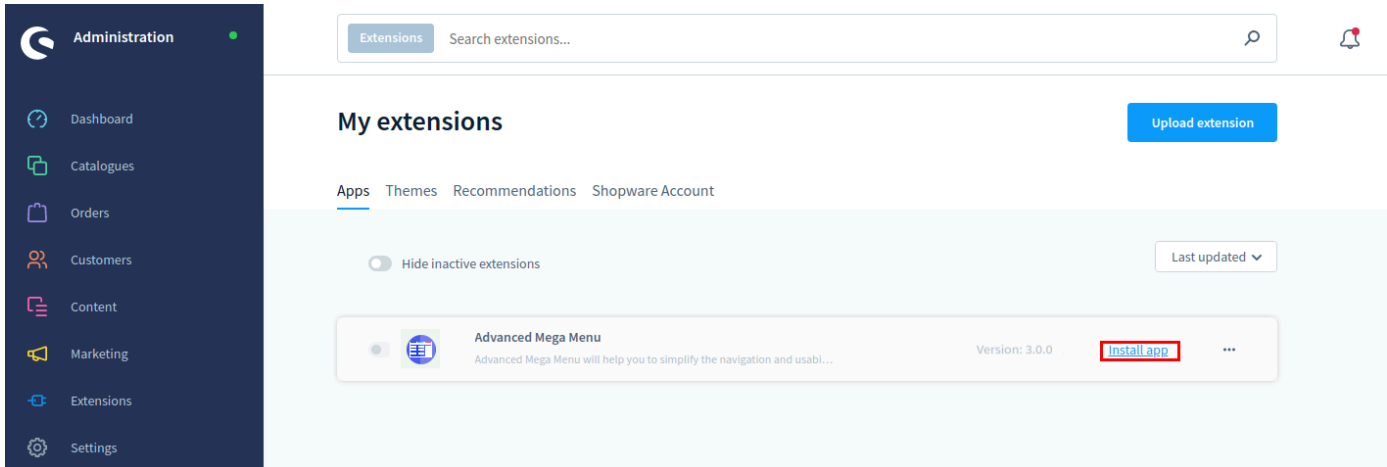

Figure 1

Step 2: Click the Upload extension to browse the **BrandCrockMegaMenu.zip** file and then click **Open** to upload the plugin.

Figure 2

Step 3: After uploading the **Advanced Mega Menu** plugin, it will be listed/shown as below

Figure 3

Step 4: To install the **Advanced Mega Menu** plugin click **Install app** as shown below

Figure 4

Step 5: Next, click enable  switch to activate the **Advanced Mega Menu** plugin.

Figure 5

4. PLUGIN CONFIGURATION

Step 1: Now in **Advanced Mega Menu** plugin, click on **⋮** button and choose **Configuration** from popup menu as shown below

My extensions

Upload extension

Apps Themes Recommendations Shopware Account