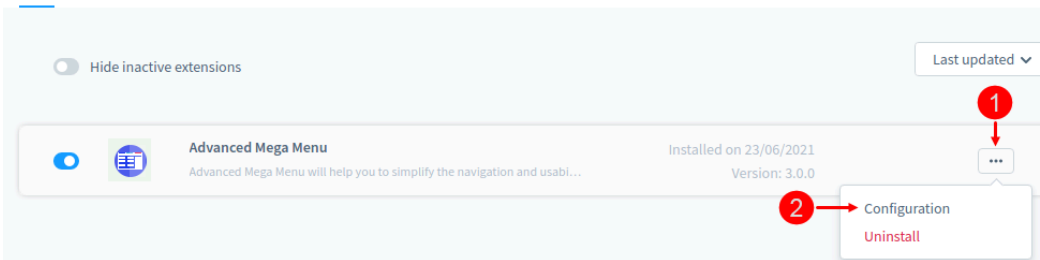

Figure 3

Step 4: To install the **Advanced Mega Menu** plugin click **Install app** as shown below

Figure 4

Step 5: Next, click enable  switch to activate the **Advanced Mega Menu** plugin.

Figure 5

4. PLUGIN CONFIGURATION

Step 1: Now in **Advanced Mega Menu** plugin, click on **⋮** button and choose **Configuration** from popup menu as shown below

My extensions

Upload extension

Apps Themes Recommendations Shopware Account

Figure 6

Step 2: After choosing configuration button **Basic configuration** for **BrandCrockMegaMenu** will be appeared,

Figure 7

4.1 Select Submenu Hover Effects

Choose any style/effect from the drop down list which will displayed for all the sub categories in the shop front-end as shown below