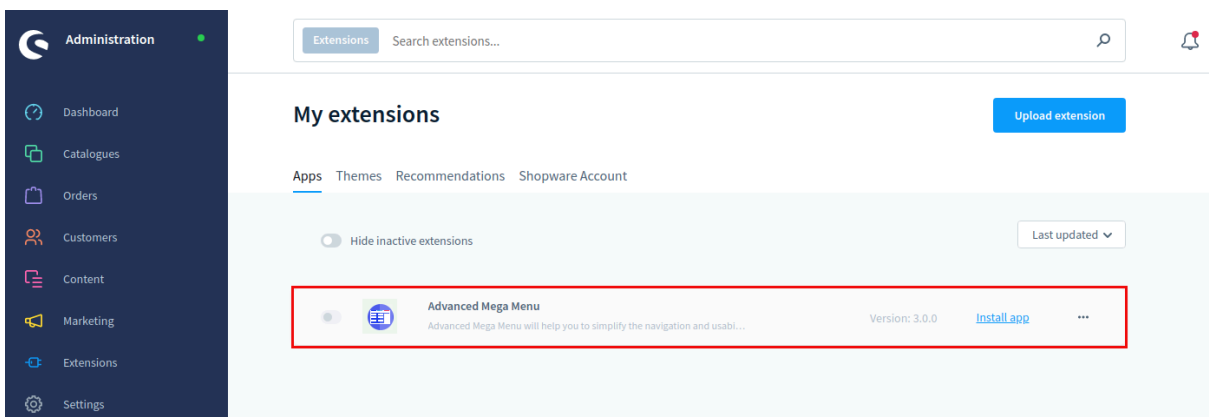

3. PLUGIN INSTALLATION

The initial step is the **Installation** of the plugin. The following screenshots will explain you in detail about the installation process,

Step 1: Login to shop backend, navigate to **Extensions** **My extensions**.

Figure 1

Step 2: Click the Upload extension to browse the **BrandCrockMegaMenu.zip** file and then click **Open** to upload the plugin.

Figure 2

Step 3: After uploading the **Advanced Mega Menu** plugin, it will be listed/shown as below

Figure 3

Step 4: To install the **Advanced Mega Menu** plugin click **Install app** as shown below

Figure 4

Step 5: Next, click enable  switch to activate the **Advanced Mega Menu** plugin.

Figure 5

4. PLUGIN CONFIGURATION