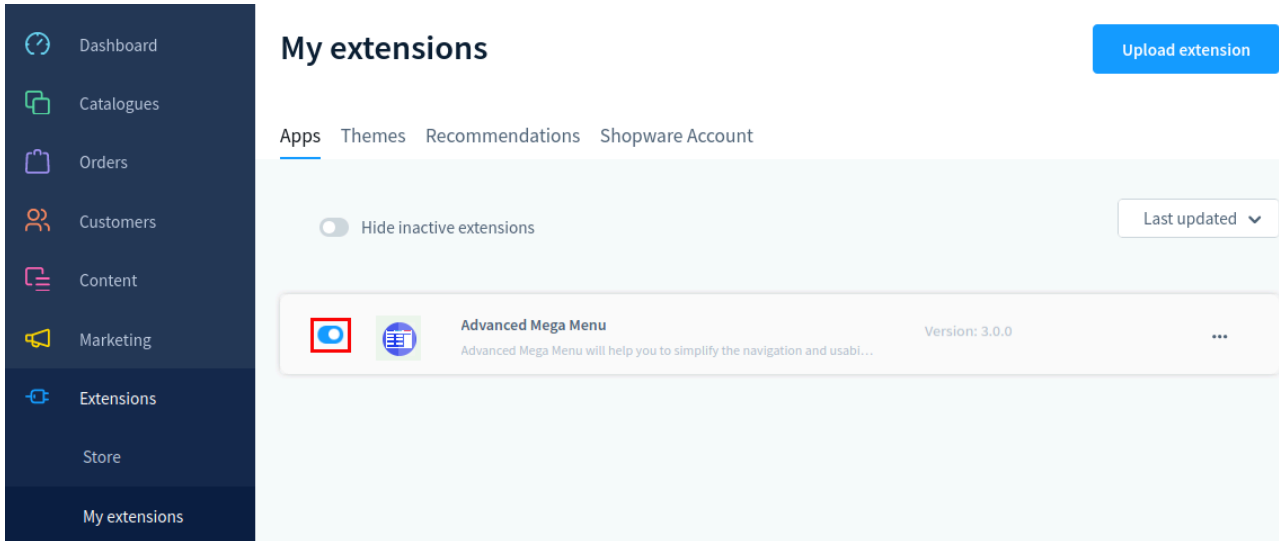

Figure 8

Shine Effect

By choosing the Shine effect it will display the sub menu in the shop front-end as shown below

Figure 9

Background color Effect

By choosing the Background color effect it will display the sub menu in the shop front-end as shown below

Figure 10

Vertical Hover Effect

By choosing the vertical hover effect it will display the sub menu in the shop front-end as shown below

Figure 11

5. PLUGIN UNINSTALLATION

To deactivate the plugin, navigate to **Extensions** > **My extensions** and click the deactivate  switch to deactivate **Advanced Mega Menu** plugin as shown below,

The screenshot shows the 'My extensions' page in the BrandCrock dashboard. On the left is a dark sidebar with navigation items: Administration, Dashboard, Catalogues, Orders, Customers, Content, Marketing, Extensions, and Settings. The main content area has a search bar for extensions and a list of installed extensions. The 'Advanced Mega Menu' extension is currently active (toggle is on). Below the extension name is a description: 'Advanced Mega Menu will help you to simplify the navigation and usability...'. To the right of the extension, the version '3.0.0' is shown, along with an 'Install app' link and a three-dot menu icon. The 'Remove' button in the three-dot menu is highlighted with a red rectangular box.