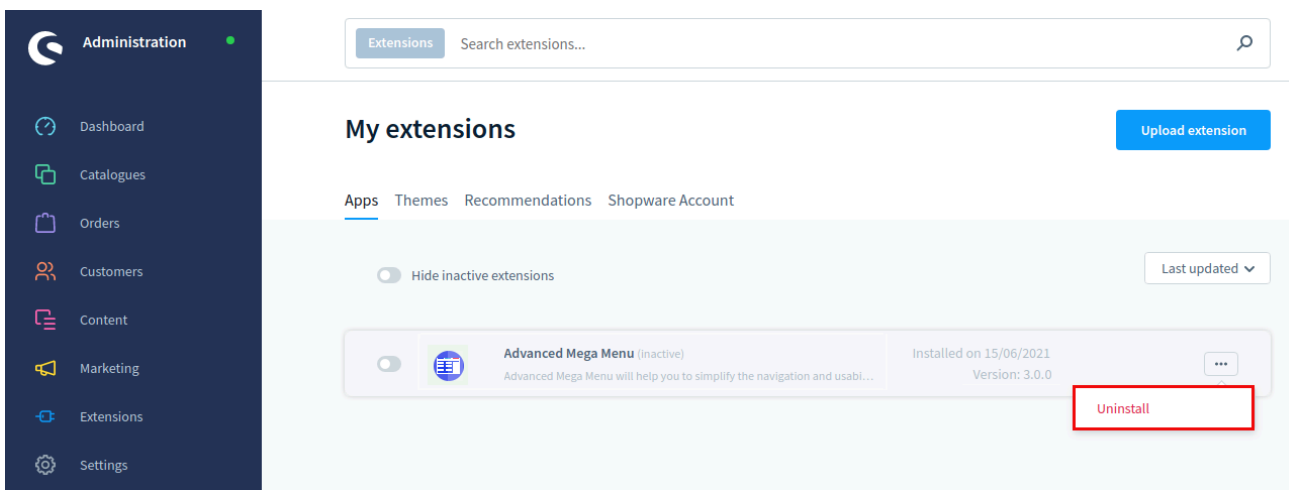

Figure 10

Vertical Hover Effect

By choosing the vertical hover effect it will display the sub menu in the shop front-end as shown below

Figure 11

5. PLUGIN UNINSTALLATION

To deactivate the plugin, navigate to **Extensions** > **My extensions** and click the deactivate  switch to deactivate **Advanced Mega Menu** plugin as shown below,

Figure 12

Next, to uninstall the **Advanced Mega Menu** plugin, navigate to  option and click **Uninstall** as shown below

Figure 13

To delete the **Advanced Mega Menu** plugin, click **Remove** as shown below

The screenshot shows the 'My extensions' page in the BrandCrock dashboard. On the left is a dark sidebar with navigation items: Administration, Dashboard, Catalogues, Orders, Customers, Content, Marketing, Extensions, and Settings. The main content area has a search bar for extensions and a list of installed extensions. The 'Advanced Mega Menu' extension is currently active (toggle is on). Below the extension name is a description: 'Advanced Mega Menu will help you to simplify the navigation and usability...'. To the right of the extension, the version '3.0.0' is shown, along with an 'Install app' link and a three-dot menu icon. The 'Remove' button in the three-dot menu is highlighted with a red rectangular box.