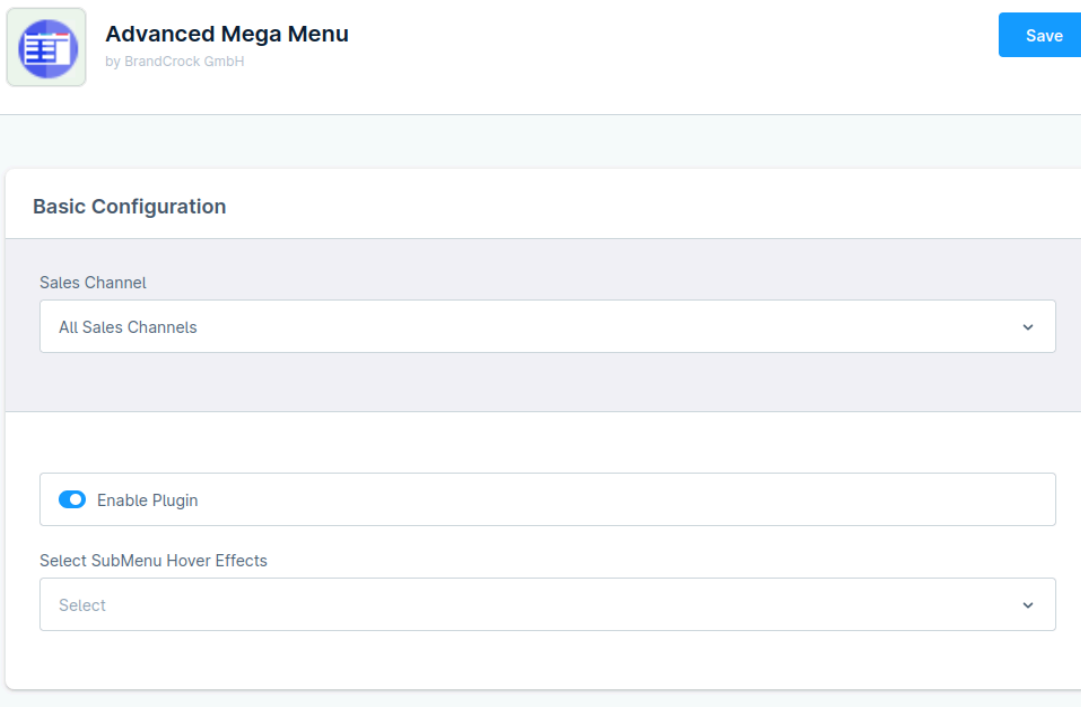

Step 1: Now in **Advanced Mega Menu** plugin, click on **⋮** button and choose **Configuration** from popup menu as shown below

My extensions

Upload extension

Apps Themes Recommendations Shopware Account

Figure 6

Step 2: After choosing configuration button **Basic configuration** for **BrandCrockMegaMenu** will be appeared,

Figure 7

4.1 Select Submenu Hover Effects

Choose any style/effect from the drop down list which will displayed for all the sub categories in the shop front-end as shown below

Figure 8

Shine Effect

By choosing the Shine effect it will display the sub menu in the shop front-end as shown below

Figure 9

Background color Effect

By choosing the Background color effect it will display the sub menu in the shop front-end as shown below