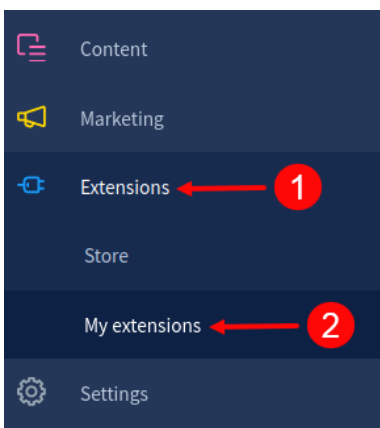

This plugin will help you to simplify the navigation and usability of your website. The plugin allows you to divide the area between columns according to fixed proportions for each of them and the interactive look is that when visitors hover the menu navigation the category and subcategory images change accordingly.

3. PLUGIN INSTALLATION

The initial step is the **Installation** of the plugin. The following screenshots will explain you in detail about the installation process,

Step 1: Login to shop backend, navigate to **Extensions** **My extensions**.

Figure 1

Step 2: Click the Upload extension to browse the **BrandCrockMegaMenu.zip** file and then click **Open** to upload the plugin.

Figure 2

Step 3: After uploading the **Advanced Mega Menu** plugin, it will be listed/shown as below